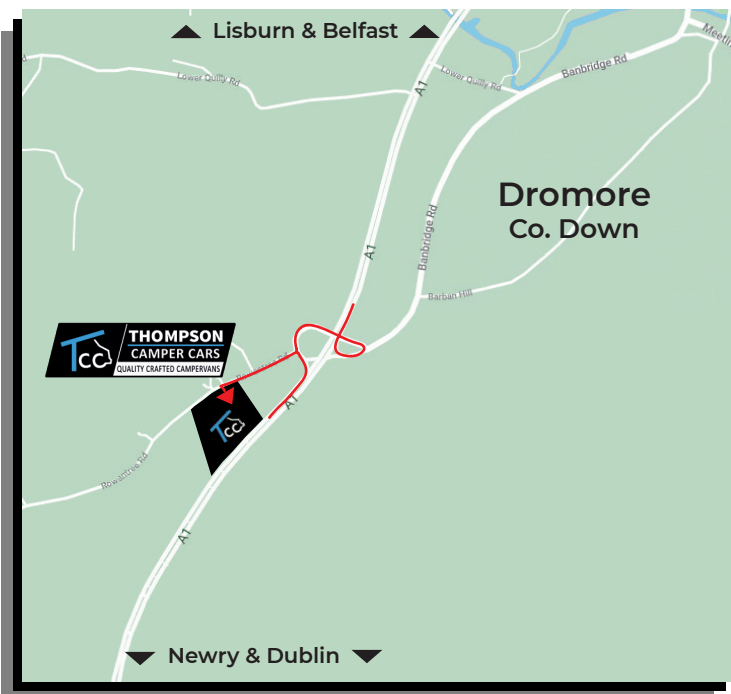

Ravenna Blue

Bay Leaf Green

Fortana Red

Copper Bronze

CONTACT US

21a Rowantree Road, Dromore, Co. Down,
BT25 1NN

T: +44(0)28 9269 3999

E: info@thompsoncampercars.com