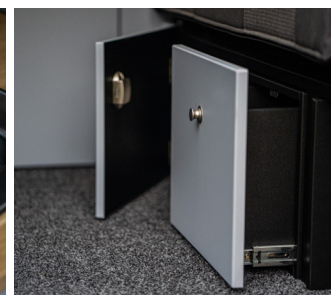

RAMBLER

The TCC Rambler is built on a Volkswagen Startline Chassis with Business Pack.
(Manual 90BHP or 110BHP & Auto 150BHP)

Outstanding comfort. The Rambler features the latest 6.1" touch-screen radio, with integrated Apple CarPlay/Android Auto, DAB Radio and Bluetooth®, ensuring you stay informed while you travel.

Add Air Suspension £5,995

TCC THOMPSON
CAMPER CARS

Quality & comfort.
Total freedom.